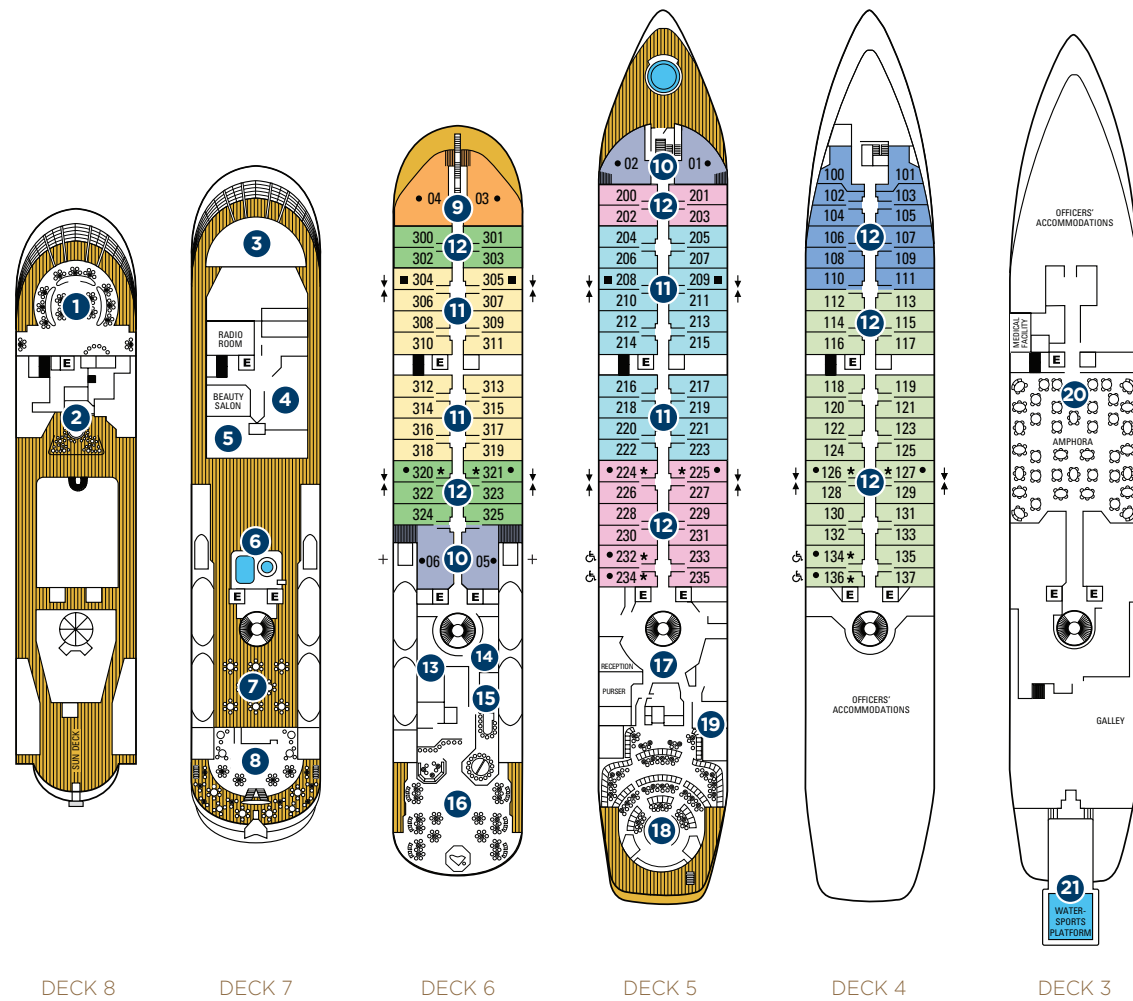

DECK PLANS

ABOARD STAR PRIDE, STAR BREEZE & STAR LEGEND

ONBOARD SPACES

- | | | |
|--|----------------------|---|
| 1 Yacht Club | 8 Veranda/Candles | 17 Reception |
| 2 Star Bar | 9 Owner's Suites | 18 Lounge |
| 3 Bridge | 10 Classic Suites | 19 Screening Room (Computer Center on <i>Star Pride</i>) |
| 4 WindSpa | 11 Balcony Suites | 20 AmphorA Restaurant |
| 5 Fitness Center | 12 Ocean View Suites | 21 Watersports Platform |
| 6 Counter-current pool and whirlpool (Whirlpools only on <i>Star Pride</i>) | 13 Signature Shop | |
| 7 Courtyard (Pool on <i>Star Pride</i>) | 14 Library | |
| | 15 Casino | |
| | 16 Compass Rose | |

- OWNER'S SUITE (OW)
- CLASSIC SUITE (CS)
- BALCONY SUITE 1 (BS1)
- BALCONY SUITE (BS)
- OCEAN VIEW SUITE 3 (S3)
- OCEAN VIEW SUITE 2 (S2)
- OCEAN VIEW SUITE 1 (S1)
- OCEAN VIEW SUITE (S)

- Access to board ship is via stairs only.
- Access to/from outside deck may require assistance with doors and thresholds.

Owner's Suite, Forward

Classic Suite, Midship

SHIP FACTS

GUEST CAPACITY: 212

GUEST DECKS: 6

CREW MEMBERS: 145

LENGTH: 440 feet
(134 meters)

BEAM: 63 feet (19 meters)

DRAFT: 16.5 feet (5 meters)

CRUISING SPEED: 15 knots

PROPULSION: Twin propeller, driven by four Bergen marine diesel engines

TONNAGE: 9,975 grt
(gross registered tons)

SHIP'S REGISTRY: Bahamas

Classic Suite, Forward