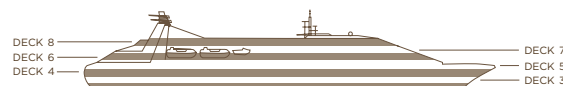

- OWNER'S SUITE (OW)
- CLASSIC SUITE (CS)
- BALCONY SUITE 1 (BS1)
- BALCONY SUITE (BS)
- OCEAN VIEW SUITE 3 (S3)
- OCEAN VIEW SUITE 2 (S2)
- OCEAN VIEW SUITE 1 (S1)
- OCEAN VIEW SUITE (S)

- Access to board ship is via stairs only.
- Access to/from outside deck may require assistance with doors and thresholds.